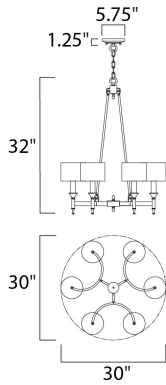

MEASUREMENTS

DIMENSION : 30" W x 32" H
 MAX OAH : 75.5" OAH
 HANGING WEIGHT : 15.4 lb

LAMPING

INPUT VOLTAGE : 120V
 BULB : 6 x 40W Incandescent E12 Candelabra , 240W Total
 BULB INCLUDED : (Not Included)
 DIMMABLE : Yes